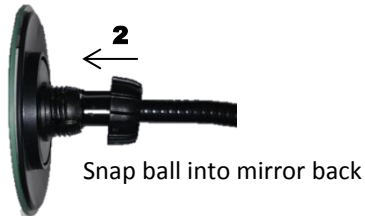

WIDE-ANGLE MIRROR GUIDE

ASSEMBLY

A *WatchYr Back*  **Product**

It's very bendable
Go ahead!

THANK YOU for purchasing!
Help others by leaving your honest review on Amazon.
Picture & Videos are a great help also!

We hope you are 100% satisfied with this product.
If not, please give us a chance to resolve it.
Email us at support@productIQLLc.com

Wide Angle View Mirror

- Spherical mirror design allows a wide angle, clear view of everything behind you
- Eliminate lurkers are behind you
- Stop getting startled by sneaky people
- Clamp is strong and safe to use. Well-padded jaws protect your monitor, painted items, etc. Will hold strong to any item up to 2 inches (5 cm) thick.
- Fully flexible support arm allows you to optimally position the mirror for a clear-rear-view.
- Highest quality, real glass mirror provides a sharp and bright reflection
- Larger mirror size gives an even better view, allowing you to see EVERYTHING behind you.